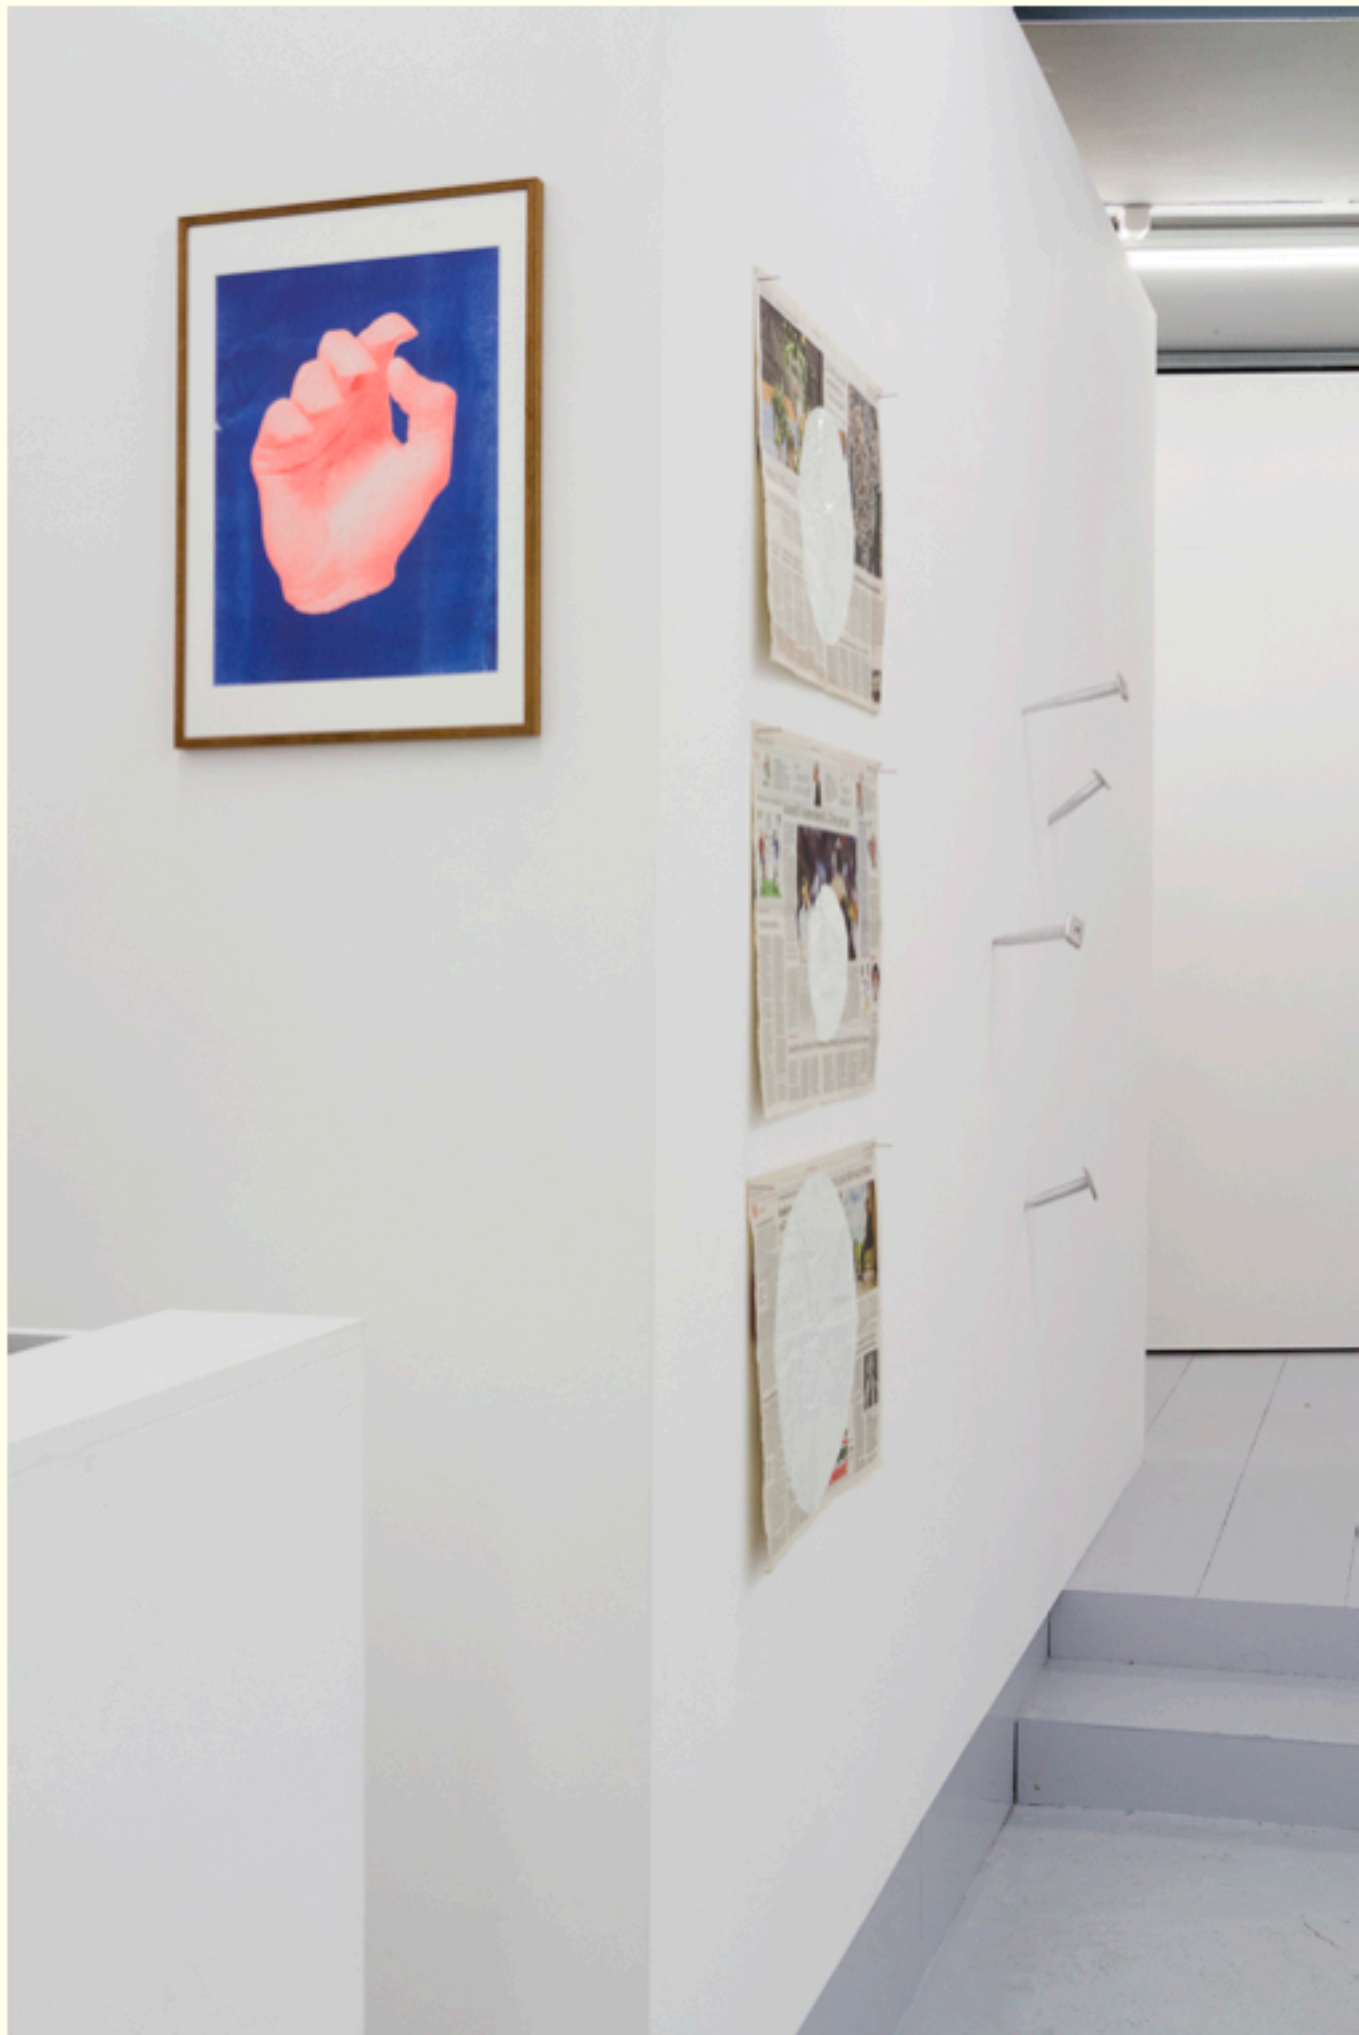

01: Galatea, 2017, Royal Academy of Art, The Hague

installation overview, steel, ceramics, sand, plaster, transfers, wallpaper, wood, iron, paper, alginate, pigment

02: Galatea, 2017, Royal Academy of Art, The Hague
ceramics, wax, wallpaper, glaze, transfers

03: Galatea, 2017, Royal Academy of Art, The Hague
15x15cm ceramics, transfers

04: Galatea, 2017, Royal Academy of Art, The Hague
42x34 cm, clay, plaster, transfers, pigment, alginate

05: Do We Miss Our Fingers? 2018, Martin van Zomeren
30x42 cm, risograph print