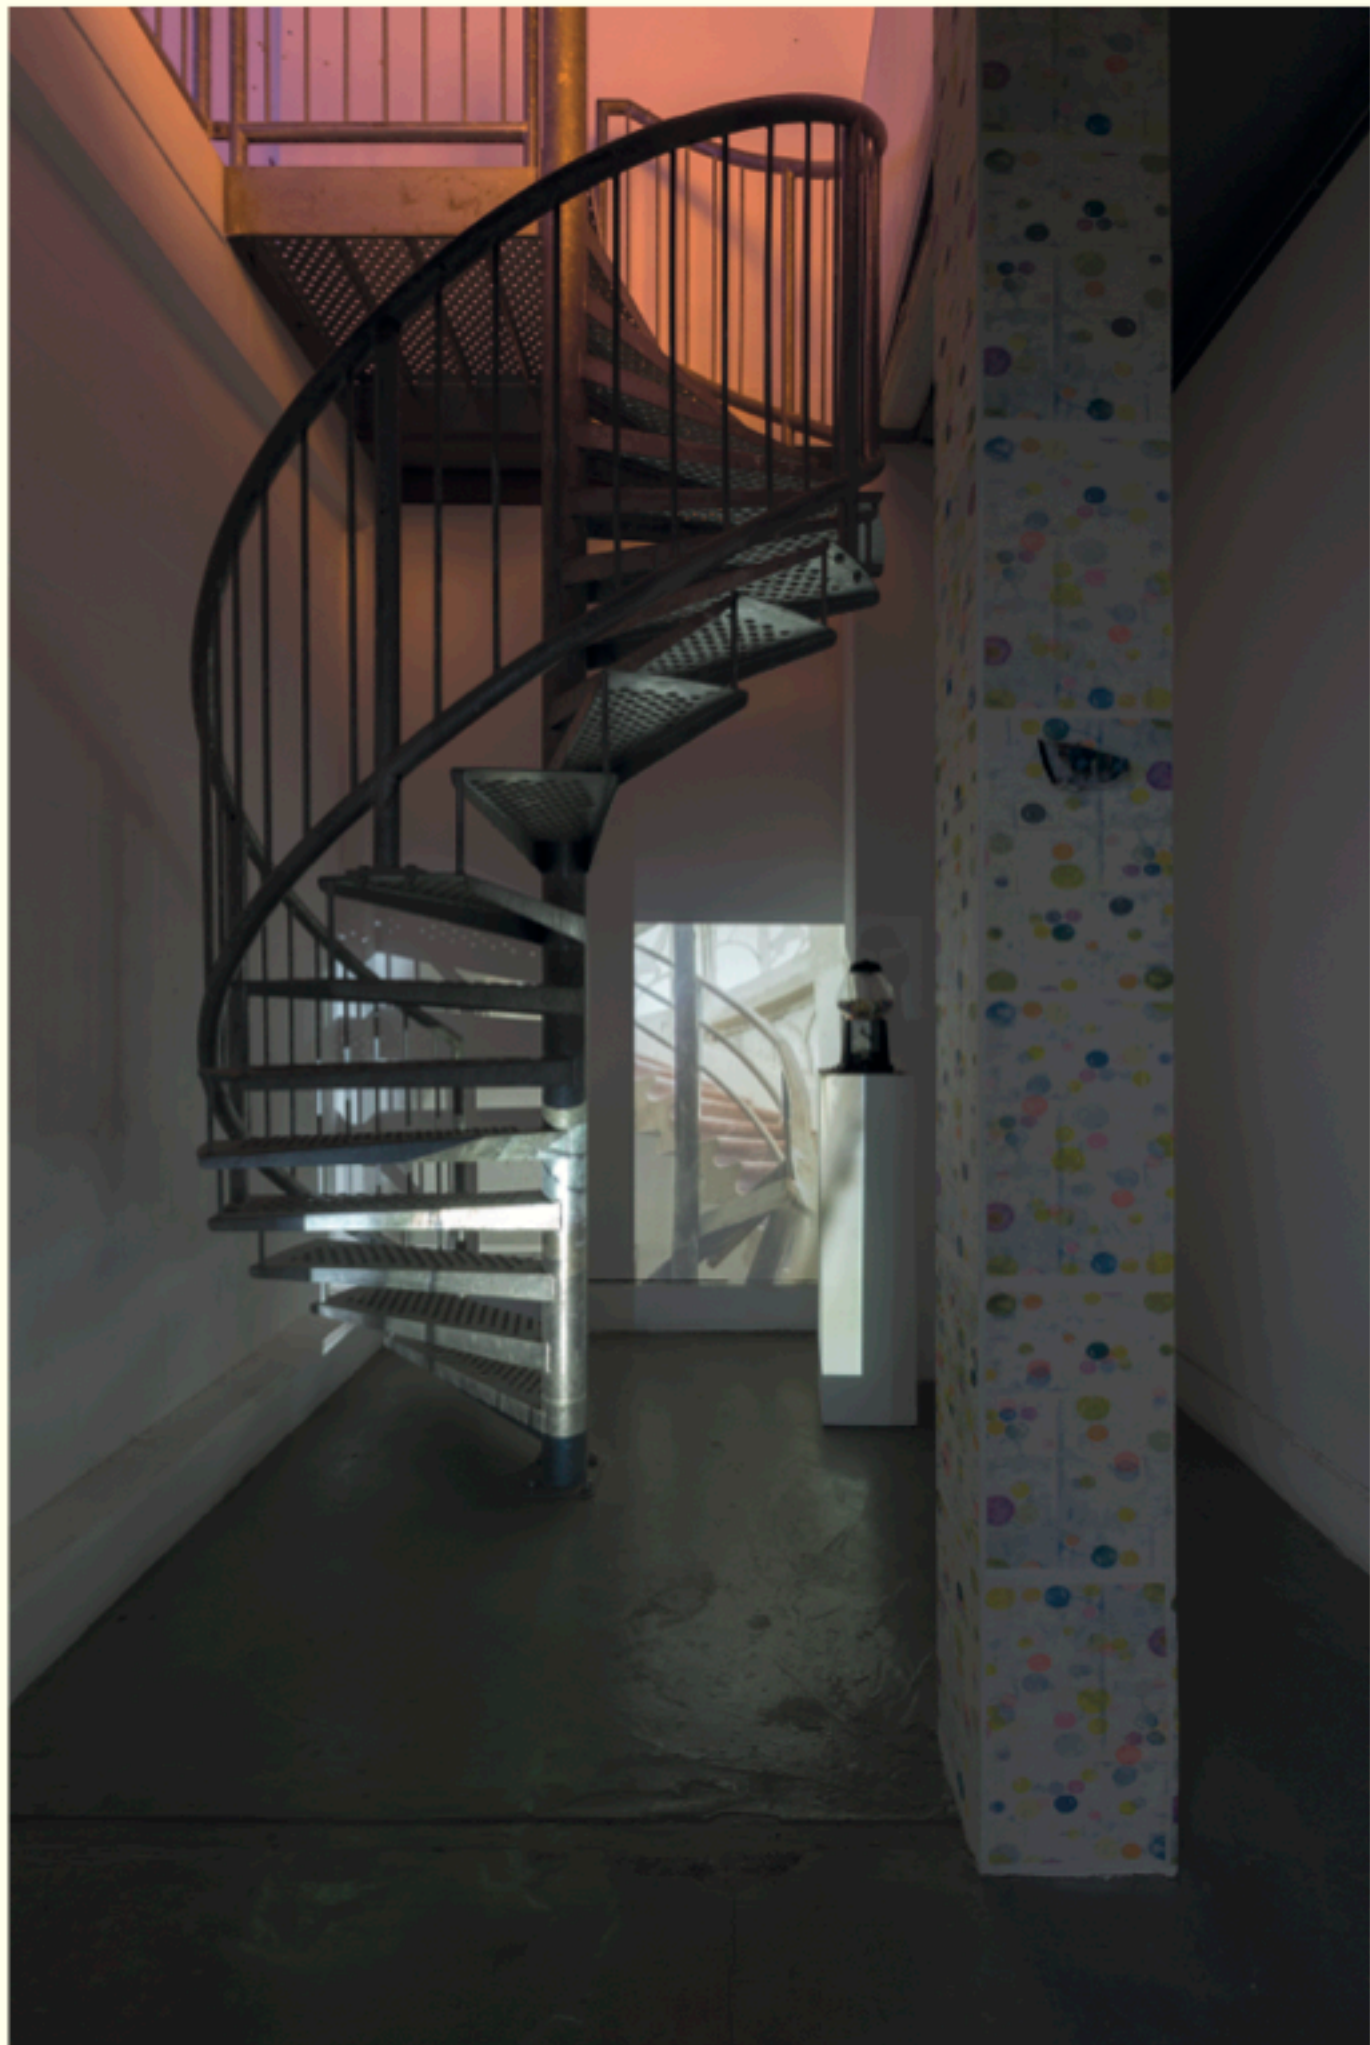

01: Galatea, 2017, Royal Academy of Art, The Hague

installation overview, steel, ceramics, sand, plaster, transfers, wallpaper, wood, iron, paper, alginate, pigment

02: Galatea, 2017, Royal Academy of Art, The Hague
ceramics, wax, wallpaper, glaze, transfers

03: Galatea, 2017, Royal Academy of Art, The Hague
15x15cm ceramics, transfers

04: Galatea, 2017, Royal Academy of Art, The Hague
42x34 cm, clay, plaster, transfers, pigment, alginate

05: Do We Miss Our Fingers? 2018, Martin van Zomeren
30x42 cm, risograph print

20: MEGADO, 2020, Blaue Veld Arnhem
250x03cm, wood, lacquer, ceramics